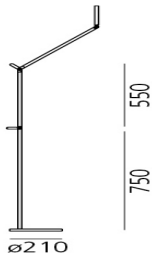

LUMINAIRE

- Watt: **8W**
- Voltage: **100-240V**
- Delivered lumens output: **360lm**
- CCT: **2700K**
- Efficiency: **54%**
- Efficacy: **45lm/W**
- CRI: **90**
- Dimmer Typology: **Microswitch Dimmer**

Notes

Microswitch dimmer.
Code related only to the body lamp, to be completed with the base/support.

DESCRIPTION

Materials: painted die-cast aluminium body lamp; arms in painted aluminium; inoxsteel base with painted cover. Demetra MD: this model features a Motion Detector option detecting moving objects and people and turning the light on or off accordingly.

PRODUCT CODE: 1734W50A

FEATURES

- Article Code: **1734W50A**
- Colour: **Opaque Black**
- Installation: **Floor**
- Material: **Aluminium, technopolymer, steel**
- Series: **Design Collection**
- design by: **Naoto Fukasawa**

DIMENSIONS

- Length: **cm 65**
- Height: **cm 155**
- Diameter: **cm 21**
- Impact Resistance: **N.D.**
- Glow Wire Test: **650°**

SOURCES INCLUDED

- Category: **Led**
- Number: **1**
- Watt: **8W**
- Delivered lumens output: **730lm**
- Color temperature (K): **2700K**
- CRI: **90**
- Color Tolerance: **MacAdam 2SDCM**