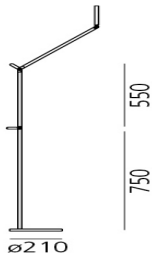

Demetra Reading Floor - 3000K - Body Lamp - Anthracite Grey

Naoto Fukasawa

IP20     Dimmerable: 

LUMINAIRE

- Watt: **8W**
- Delivered lumens output: **385lm**
- CCT: **3000K**
- Efficiency: **54%**
- Efficacy: **48.08lm/W**
- CRI: **90**
- Dimmer Typology: **Microswitch Dimmer**

PRODUCT CODE: 1734010A

FEATURES

- Article Code: **1734010A**
- Colour: **Grey anthracite**
- Installation: **Floor**
- Material: **Aluminium, technopolymer, steel**
- Series: **Design Collection**
- design by: **Naoto Fukasawa**

DIMENSIONS

- Length: **cm 65**
- Height: **cm 155**
- Base Diameter: **cm 21**
- Impact Resistance: **N.D.**
- Glow Wire Test: **650°**

SOURCES INCLUDED

- Category: **Led**
- Number: **1**
- Watt: **6W**
- Delivered lumens output: **726lm**
- Color temperature (K): **3000K**
- CRI: **90**
- Color Tolerance: **MacAdam 2SDCM**
- Efficacy: **120lm/W**