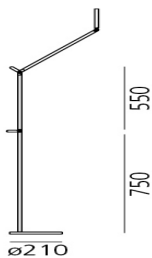

Demetra Reading Floor - 3000K - Body Lamp - Opaque black

Naoto Fukasawa

IP 20   ENEC CE Dimmerable: 

LUMINAIRE

- Watt: **8W**
- Delivered lumens output: **385lm**
- CCT: **3000K**
- Efficiency: **54%**
- Efficacy: **48.08lm/W**
- CRI: **90**
- Dimmer Typology: **Microswitch Dimmer**

DIMENSIONS

- Length: **cm 65**
- Height: **cm 155**
- Diameter: **cm 21**
- Impact Resistance: **N.D.**
- Glow Wire Test: **650°**

SOURCES INCLUDED

- Category: **Led**
- Number: **1**
- Watt: **6W**
- Delivered lumens output: **726lm**
- Color temperature (K): **3000K**
- CRI: **90**
- Color Tolerance: **MacAdam 2SDCM**
- Efficacy: **120lm/W**