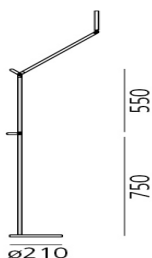

LUMINAIRE

- Watt: **8W**
- Delivered lumens output: **385lm**
- CCT: **3000K**
- Efficiency: **54%**
- Efficacy: **48.08lm/W**
- CRI: **90**
- Dimmer Typology: **Microswitch Dimmer**

Notes

Microswitch dimmer.
Code related only to the body lamp, to be completed with the base/support.

DESCRIPTION

Materials: painted die-cast aluminium body lamp; arms in painted aluminium; inoxsteel base with painted cover. Demetra MD: this model features a Motion Detector option detecting moving objects and people and turning the light on or off accordingly.

PRODUCT CODE: 1734020A

FEATURES

- Article Code: **1734020A**
- Colour: **White**
- Installation: **Floor**
- Material: **Aluminium, technopolymer, steel**
- Series: **Design Collection**
- design by: **Naoto Fukasawa**

DIMENSIONS

- Length: **cm 65**
- Height: **cm 155**
- Diameter: **cm 21**
- Impact Resistance: **N.D.**
- Glow Wire Test: **650°**

SOURCES INCLUDED

- Category: **Led**
- Number: **1**
- Watt: **6W**
- Delivered lumens output: **726lm**
- Color temperature (K): **3000K**
- CRI: **90**
- Color Tolerance: **MacAdam 2SDCM**
- Efficacy: **120lm/W**
- Service Life: **50000-L70**