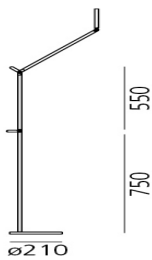

Demetra Reading Floor - Movement Detector - 3000K - Body Lamp - Anthracite Grey

Naoto Fukasawa

IP20      Dimmerable: 

LUMINAIRE

- Watt: **8W**
- Delivered lumens output: **385lm**
- CCT: **3000K**
- Efficiency: **54%**
- Efficacy: **48.08lm/W**
- CRI: **90**
- Dimmer Typology: **Microswitch Dimmer**

PRODUCT CODE: 1735010A

FEATURES

- Article Code: **1735010A**
- Colour: **Grey anthracite**
- Installation: **Floor**
- Material: **Aluminium, technopolymer, steel**
- Series: **Design Collection**
- design by: **Naoto Fukasawa**

DIMENSIONS

- Length: **cm 65**
- Height: **cm 155**
- Diameter: **cm 21**
- Impact Resistance: **N.D.**
- Glow Wire Test: **650°**

SOURCES INCLUDED

- Category: **Led**
- Number: **1**
- Watt: **6W**
- Delivered lumens output: **726lm**
- Color temperature (K): **3000K**
- CRI: **90**
- Color Tolerance: **MacAdam 2SDCM**
- Efficacy: **120lm/W**