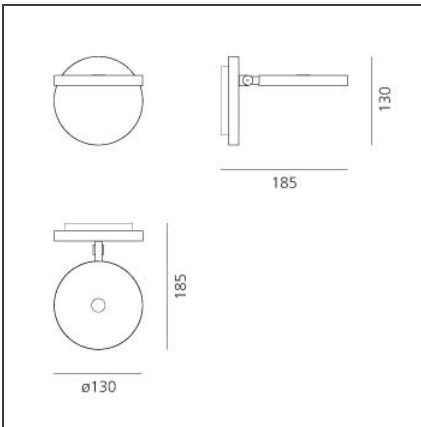

Demetra Spotlight LED 3000K black

IP20     

DESIGN BY

Naoto Fukasawa

DESCRIPTION

TECHNICAL DRAWINGS

FEATURES

Article Code:	1731050A	Material:	Aluminium
Colour:	Opaque Black	Series:	Design
Installation:	Wall		

DIMENSIONS

Length:	cm 18.5	Impact Resistance:	N.D.
Height:	cm 13	Glow Wire Test:	750
Base Diameter:	cm 13		

INCLUDED SOURCES

Category:	LED	Color temperature (K):	3000K
Number:	1	Color Tolerance:	MacAdam 2SDCM
Watt:	6W	CRI:	90
Delivered lumens output (lm):	726lm	Efficacy:	120lm/W
Type:	0	Service Life:	50000-L70
Class:	A		