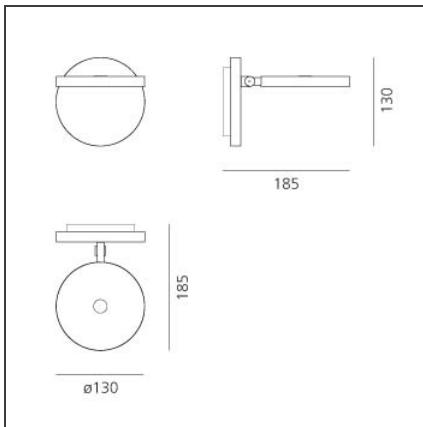

Demetra Spotlight LED 3000K black with switch

IP20      

Dimmerable: +  -

DESIGN BY

Naoto Fukasawa

DESCRIPTION

With light intensity regulator, dimmer Microswitch.

TECHNICAL DRAWINGS

FEATURES

Article Code:	1730050A	Material:	Aluminium
Colour:	Opaque Black	Series:	Design
Installation:	Wall		

DIMENSIONS

Length:	cm 18.5	Impact Resistance:	N.D.
Height:	cm 13	Glow Wire Test:	750
Base Diameter:	cm 13		