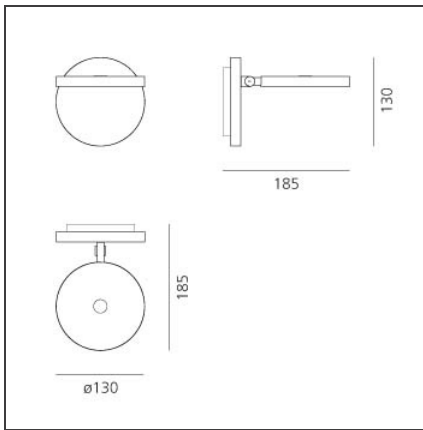

Demetra Spotlight LED 3000K grey with switch

IP20

Dimmerable: + -

DESIGN BY

Naoto Fukasawa

DESCRIPTION

With light intensity regulator, dimmer Microswitch.

TECHNICAL DRAWINGS

FEATURES

Article Code:	1730010A	Material:	Aluminium
Colour:	Grey anthracite	Series:	Design
Installation:	Wall		

DIMENSIONS

Length:	cm 18.5	Impact Resistance:	N.D.
Height:	cm 13	Glow Wire Test:	750
Base Diameter:	cm 13		