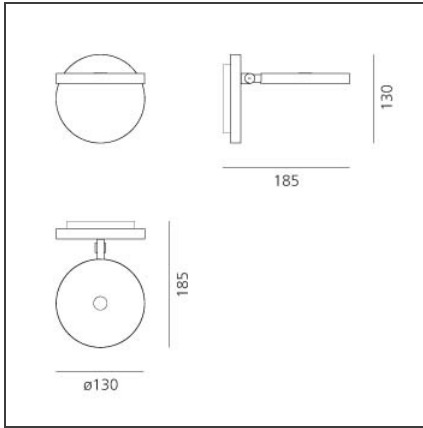

Demetra Spotlight LED 3000K White

IP20

DESIGN BY

Naoto Fukasawa

TECHNICAL DRAWINGS

FEATURES

Article Code:	1731020A	Material:	Aluminium
Colour:	White	Series:	Design
Installation:	Wall		

DIMENSIONS

Length:	cm 18.5	Impact Resistance:	N.D.
Height:	cm 13	Glow Wire Test:	750
Base Diameter:	cm 13		

INCLUDED SOURCES

Category:	LED	Color temperature (K):	3000K
Number:	1	Color Tolerance:	MacAdam 2SDCM
Watt:	6W	CRI:	90
Delivered lumens output (lm):	726lm	Efficacy:	120lm/W
Type:	0	Service Life:	50000-L70
Class:	A		