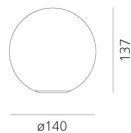

Dioscuri table 14

Michele De Lucchi

IP20   

LUMINAIRE

- Watt: **4W**
- Voltage: **220-240V**
- Delivered lumens output: **188lm**
- CCT: **2700K**
- Efficiency: **75%**
- Efficacy: **46.93lm/W**
- CRI: **80**

DESCRIPTION

Materials: Polycarbonate base with steel ballast; acid-etched blown glass diffuser.

PRODUCT CODE: 1034110A

FEATURES

- Article Code: **1034110A**
- Colour: **White**
- Installation: **Table**
- Material: **blown glass, polycarbonate, steel**
- Series: **Design Collection**
- Environment: **Indoor**
- Area contract: **Residential**
- Emission: **Diffused**
- design by: **Michele De Lucchi**

DIMENSIONS

- Height: **cm 13.7**
- Diameter: **cm 14**

SOURCES NOT INCLUDED

- Category: **LED RETROFIT**
- Number: **1**
- Watt: **6W**
- Socket: **E14**