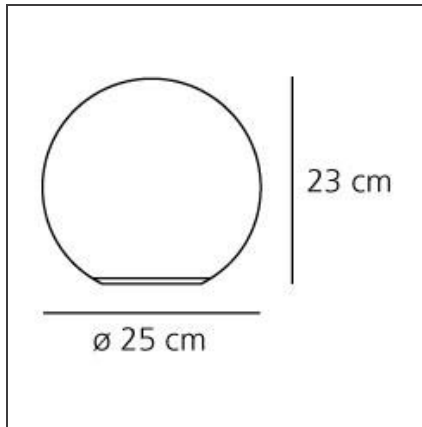

Dioscuri table 25

IP20       

TECHNICAL DRAWINGS

DESIGN BY

Michele De Lucchi

DESCRIPTION

Materials: Polycarbonate base with steel ballast; acid-etched blown glass diffuser.

FEATURES

Article Code:	0146010A	Material:	blown glass, polycarbonate, steel
Colour:	White	Series:	Design
Installation:	Table	Area contract:	Residential
Environment:	Indoor	Emission:	Diffused

DIMENSIONS

Height:	cm 23	Glow Wire Test:	850
----------------	-------	------------------------	-----