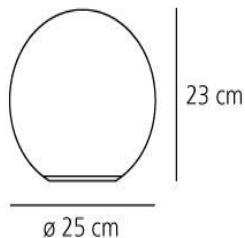

Dioscuri table 25

Michele De Lucchi

IP20      

LUMINAIRE

- Watt: **70W**
- Voltage: **220V-240V**
- Delivered lumens output: **1070lm**
- CCT: **2800K**
- Efficiency: **89%**
- Efficacy: **15.28lm/W**
- CRI: **100**
- Dimmer Typology: **Microswitch Dimmer**

DESCRIPTION

Materials: Polycarbonate base with steel ballast; acid-etched blown glass diffuser.

PRODUCT CODE: 0146010A

FEATURES

- Article Code: **0146010A**
- Colour: **White**
- Installation: **Table**
- Material: **blown glass, polycarbonate, steel**
- Series: **Design Collection**
- Environment: **Indoor**
- Area contract: **Residential**
- Emission: **Diffused**
- design by: **Michele De Lucchi**

DIMENSIONS

- Height: **cm 23**
- Diameter: **cm 25**
- Glow Wire Test: **850°**

NOT INCLUDED SOURCES

- Category: **HALO**
- Number: **1**
- Lbs: **A60**
- Watt: **77W**
- Socket: **E27**
- Color Rendering: **1a**
- Color temperature (K): **2900K**
- Duration (h): **1000h**