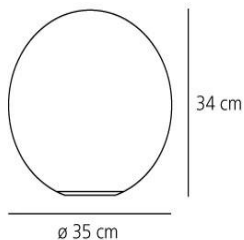

Dioscuri table 35

Michele De Lucchi

IP20      

LUMINAIRE

- Watt: **105W**
- Voltage: **220V-240V**
- Delivered lumens output: **1694lm**
- CCT: **2800K**
- Efficiency: **89%**
- Efficacy: **16.13lm/W**
- CRI: **100**
- Dimmer Typology: **Microswitch Dimmer**

DESCRIPTION

Materials: Polycarbonate base with steel ballast; acid-etched blown glass diffuser.

PRODUCT CODE: 0147010A

FEATURES

- Article Code: **0147010A**
- Colour: **White**
- Installation: **Table**
- Material: **blown glass, polycarbonate, steel**
- Series: **Design Collection**
- Environment: **Indoor**
- Area contract: **Residential**
- Emission: **Diffused**
- design by: **Michele De Lucchi**

DIMENSIONS

- Height: **cm 34**
- Diameter: **cm 35**
- Glow Wire Test: **850°**

NOT INCLUDED SOURCES

- Category: **HALO**
- Number: **1**
- Lbs: **Qt32**
- Watt: **150W**
- Socket: **E27**
- Color Rendering: **1a**
- Color temperature (K): **2900K**
- Duration (h): **2000h**