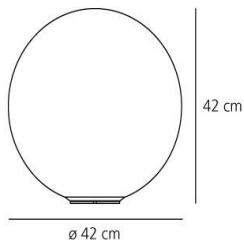

Dioscuri table 42

Michele De Lucchi

IP20      

LUMINAIRE

- Watt: **105W**
- Voltage: **220V-240V**
- Delivered lumens output: **1694lm**
- CCT: **2800K**
- Efficiency: **89%**
- Efficacy: **16.13lm/W**
- CRI: **100**
- Dimmer Typology: **Microswitch Dimmer**

DESCRIPTION

Materials: Polycarbonate base with steel ballast; acid-etched blown glass diffuser.

PRODUCT CODE: 0254010A

FEATURES

- Article Code: **0254010A**
- Colour: **White**
- Installation: **Table**
- Material: **blown glass, polycarbonate, steel**
- Series: **Design Collection**
- Environment: **Indoor**
- Area contract: **Residential**
- Emission: **Diffused**
- design by: **Michele De Lucchi**

DIMENSIONS

- Height: **cm 42**
- Diameter: **cm 42**
- Glow Wire Test: **850°**

NOT INCLUDED SOURCES

- Category: **HALO**
- Number: **1**
- Lbs: **Qt32**
- Watt: **150W**
- Socket: **E27**
- Color Rendering: **1a**
- Color temperature (K): **2900K**
- Duration (h): **2000h**