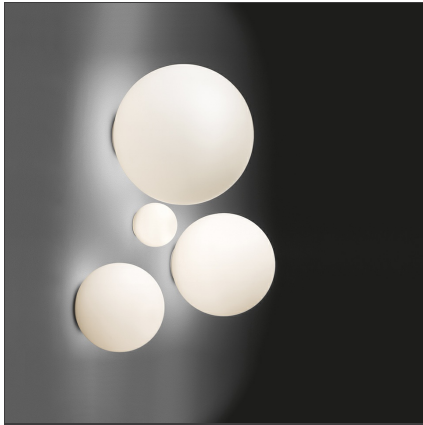

## Dioscuri wall/ceiling 25

IP65       

Dimmerable: +  -

### DESCRIPTION

Materials: Thermoplastic resin ceiling support; acid-etched blown glass diffuser. IP65 rating makes it suitable also for outdoor use. (Only for 25, 35, 42 versions).

### FEATURES

<b>Article Code:</b>	0112010A	<b>Material:</b>	Blown glass, polycarbonate
<b>Colour:</b>	White	<b>Series:</b>	Design, Outdoor
<b>Installation:</b>	Wall, Ceiling	<b>Area contract:</b>	Hospitality, null, Residential
		<b>Emission:</b>	Diffused