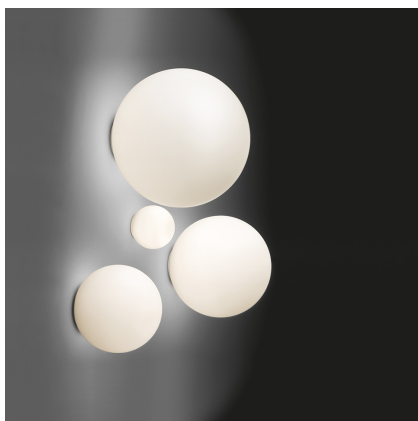

Dioscuri wall/ceiling 42

Michele De Lucchi

IP65     Dimmerable: 

LUMINAIRE

- Watt: **105W**
- Voltage: **220V-240V**
- Delivered lumens output: **1694lm**
- CCT: **2800K**
- Efficiency: **89%**
- Efficacy: **16.13lm/W**
- CRI: **100**

Notes

Lamp not included. The IP 65 degree of protection makes it also suitable for outdoor application.

DESCRIPTION

Materials: Thermoplastic resin ceiling support; acid-etched blown glass diffuser. IP65 rating makes it suitable also for outdoor use. (Only for 25, 35, 42 versions).

PRODUCT CODE: 0117010A

FEATURES

- Article Code: **0117010A**
- Colour: **White**
- Installation: **CeilingWall**
- Material: **Blown glass, polycarbonate**
- Series: **Design Collection, Architectural Outdoor**
- Area contract: **Hospitality, null, Residential**
- Emission: **Diffused**
- design by: **Michele De Lucchi**