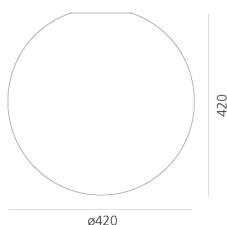

Dioscuri wall/ceiling 42

Michele De Lucchi

IP65     Dimmerable: 

LUMINAIRE

- Watt: **105W**
- Voltage: **220V-240V**
- Delivered lumens output: **1694lm**
- CCT: **2800K**
- Efficiency: **89%**
- Efficacy: **16.13lm/W**
- CRI: **100**

DIMENSIONS

- Height: **cm 42**
- Diameter: **cm 42**
- Impact Resistance: **N.D.**
- Glow Wire Test: **850°**

NOT INCLUDED SOURCES

- Category: **HALO**
- Number: **1**
- Lbs: **G95**
- Watt: **150W**
- Socket: **E27**
- Color temperature (K): **2900K**
- Class: **A**