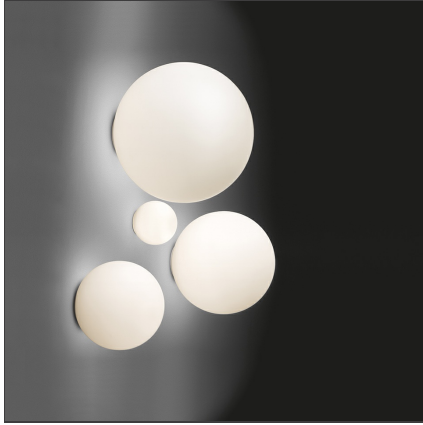

Dioscuri wall/ceiling 42

IP65

Dimmerable: + -