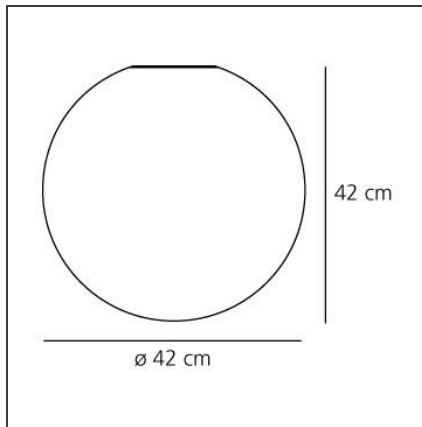

### TECHNICAL DRAWINGS

### DIMENSIONS

|                |       |                           |      |
|----------------|-------|---------------------------|------|
| <b>Height:</b> | cm 42 | <b>Impact Resistance:</b> | N.D. |
|                |       | <b>Glow Wire Test:</b>    | 850  |