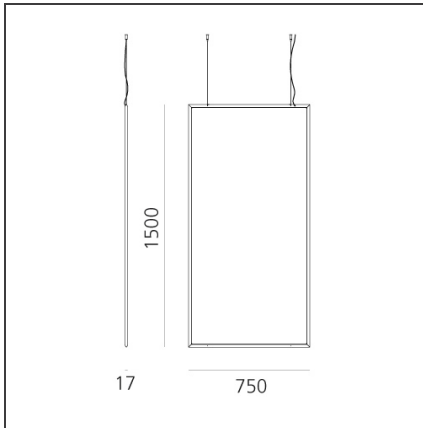

Discovery Space Rectangular - Black

IP20   Dimmerable: 

DESIGN BY

Ernesto Gismondi

DESCRIPTION

Discovery is an unobtrusive, utterly absent and immaterial element. Its volume is only perceived when switched on, thanks to the light that outlines the central emitting surface. The result is a uniform light, ideal for working environments. The company's great optoelectronic skills, combined with a thorough culture of design and with technological know-how, produces a perfectly all-purpose and surprising solution, which translates innovation into emotional perception.

TECHNICAL DRAWINGS

FEATURES

Article Code:	2005030A	Material:	Technopolymer, aluminium
Colour:	Black	Series:	Design, 2019 Artemide Collection
Installation:	Suspension		
Environment:	Indoor		

DIMENSIONS

Length:	cm 75
Width:	cm 1.7
Height:	cm 150

LUMINAIRE

Watt:	53W	Delivered lumens output (lm):	3600lm
Voltage:	220-240V	CCT:	3000K
		Efficiency:	60%
		Efficacy:	69lm/W
		CRI:	90
		Dimmable Typology:	Push

Notes