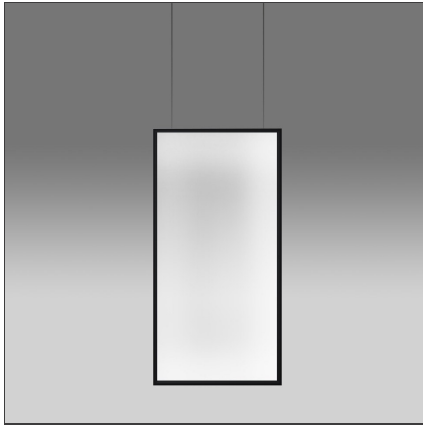

Discovery Space Rectangular - Black

IP20   Dimmerable: 

DESIGN BY

Ernesto Gismondi

DESCRIPTION

Discovery is an unobtrusive, utterly absent and immaterial element. Its volume is only perceived when switched on, thanks to the light that outlines the central emitting surface. The result is a uniform light, ideal for working environments. The company's great optoelectronic skills, combined with a thorough culture of design and with technological know-how, produces a perfectly all-purpose and surprising solution, which translates innovation into emotional perception.

TECHNICAL DRAWINGS

FEATURES

Article Code:	2005030A	Material:	Technopolymer, aluminium
Colour:	Black	Series:	Design, 2019 Artemide Collection
Installation:	Suspension		
Environment:	Indoor		

DIMENSIONS

Length:	cm 75
Width:	cm 1.7
Height:	cm 150

LUMINAIRE

Watt:	53W	Delivered lumens output (lm):	3600lm
Voltage:	220-240V	CCT:	3000K
		Efficiency:	60%
		Efficacy:	69lm/W
		CRI:	90
		Dimmable Typology:	Push

Notes