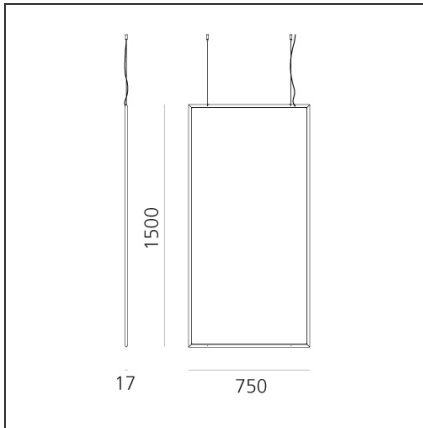

Discovery Space Rectangular - Black - App Compatible

IP20   Dimmerable: 

DESIGN BY

Ernesto Gismondi

DESCRIPTION

Discovery is an unobtrusive, utterly absent and immaterial element. Its volume is only perceived when switched on, thanks to the light that outlines the central emitting surface. The result is a uniform light, ideal for working environments. The company's great optoelectronic skills, combined with a thorough culture of design and with technological know-how, produces a perfectly all-purpose and surprising solution, which translates innovation into emotional perception.

TECHNICAL DRAWINGS

FEATURES

Article Code:	2005030APP	Material:	Technopolymer, aluminium
Colour:	Black	Series:	Design, 2019 Artemide Collection
Installation:	Suspension		
Environment:	Indoor		

DIMENSIONS

Length:	cm 75
Width:	cm 1.7
Height:	cm 150

LUMINAIRE

Watt:	53W	Delivered lumens output (lm):	3600lm
Voltage:	220-240V	CCT:	3000K
		Efficiency:	60%
		Efficacy:	69lm/W
		CRI:	90
		Dimmable Typology:	Push

Notes