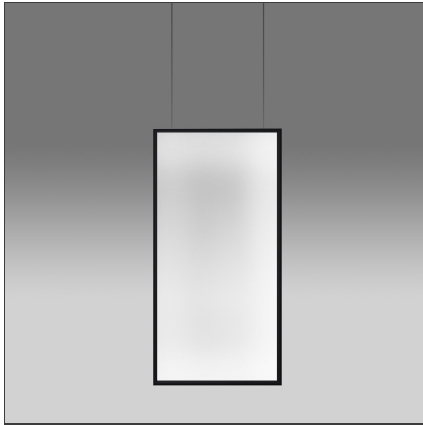

Discovery Space Rectangular - Black - App Compatible

IP20   Dimmerable: 

DESIGN BY

Ernesto Gismondi

DESCRIPTION

Discovery is an unobtrusive, utterly absent and immaterial element. Its volume is only perceived when switched on, thanks to the light that outlines the central emitting surface. The result is a uniform light, ideal for working environments. The company's great optoelectronic skills, combined with a thorough culture of design and with technological know-how, produces a perfectly all-purpose and surprising solution, which translates innovation into emotional perception.

TECHNICAL DRAWINGS

FEATURES

Article Code:	2005030APP	Material:	Technopolymer, aluminium
Colour:	Black	Series:	Design, 2019 Artemide Collection
Installation:	Suspension		
Environment:	Indoor		

DIMENSIONS

Length:	cm 75
Width:	cm 1.7
Height:	cm 150

LUMINAIRE

Watt:	53W	Delivered lumens output (lm):	3600lm
Voltage:	220-240V	CCT:	3000K
		Efficiency:	60%
		Efficacy:	69lm/W
		CRI:	90
		Dimmable Typology:	Push

Notes