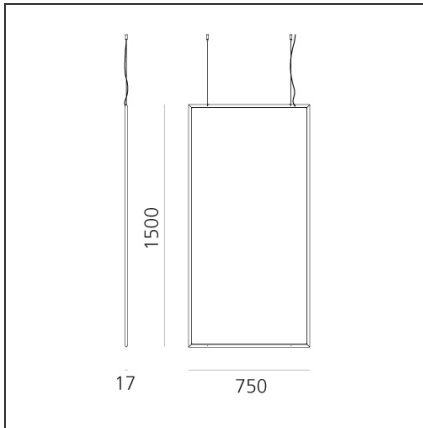

Discovery Space Rectangular - Bronze

IP20   Dimmerable: 

DESIGN BY

Ernesto Gismondi

DESCRIPTION

Discovery is an unobtrusive, utterly absent and immaterial element. Its volume is only perceived when switched on, thanks to the light that outlines the central emitting surface. The result is a uniform light, ideal for working environments. The company's great optoelectronic skills, combined with a thorough culture of design and with technological know-how, produces a perfectly all-purpose and surprising solution, which translates innovation into emotional perception.

TECHNICAL DRAWINGS

FEATURES

Article Code:	2005060A	Material:	Technopolymer, aluminium
Colour:	Bronze	Series:	Design, 2019 Artemide Collection
Installation:	Suspension		
Environment:	Indoor		

DIMENSIONS

Length:	cm 75
Width:	cm 1.7
Height:	cm 150

LUMINAIRE

Watt:	53W	Delivered lumens output (lm):	3600lm
Voltage:	220-240V	CCT:	3000K
		Efficiency:	60%
		Efficacy:	69lm/W
		CRI:	90
		Dimmable Typology:	Push

Notes