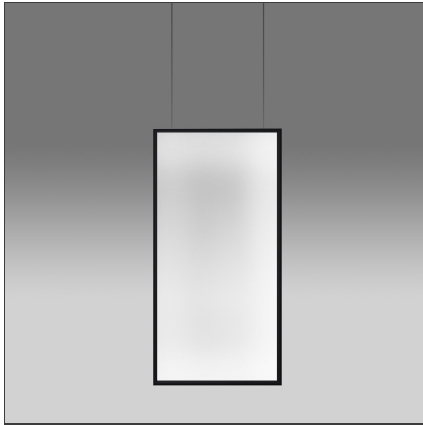

Discovery Space Rectangular - Bronze

IP20   Dimmerable: 

DESIGN BY

Ernesto Gismondi

DESCRIPTION

Discovery is an unobtrusive, utterly absent and immaterial element. Its volume is only perceived when switched on, thanks to the light that outlines the central emitting surface. The result is a uniform light, ideal for working environments. The company's great optoelectronic skills, combined with a thorough culture of design and with technological know-how, produces a perfectly all-purpose and surprising solution, which translates innovation into emotional perception.

TECHNICAL DRAWINGS

FEATURES

Article Code:	2005060A	Material:	Technopolymer, aluminium
Colour:	Bronze	Series:	Design, 2019 Artemide Collection
Installation:	Suspension		
Environment:	Indoor		

DIMENSIONS

Length:	cm 75
Width:	cm 1.7
Height:	cm 150

LUMINAIRE

Watt:	53W	Delivered lumens output (lm):	3600lm
Voltage:	220-240V	CCT:	3000K
		Efficiency:	60%
		Efficacy:	69lm/W
		CRI:	90
		Dimmable Typology:	Push

Notes