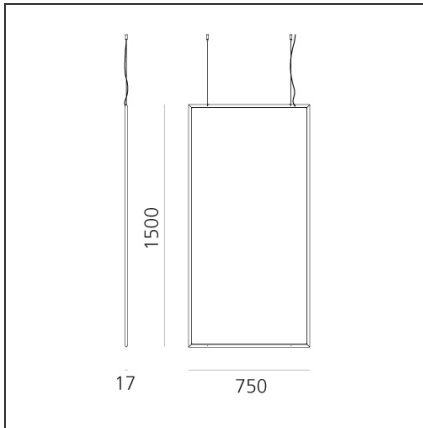

Discovery Space Rectangular - Bronze - App Compatible

IP20   Dimmerable: 

DESIGN BY

Ernesto Gismondi

DESCRIPTION

Discovery is an unobtrusive, utterly absent and immaterial element. Its volume is only perceived when switched on, thanks to the light that outlines the central emitting surface. The result is a uniform light, ideal for working environments. The company's great optoelectronic skills, combined with a thorough culture of design and with technological know-how, produces a perfectly all-purpose and surprising solution, which translates innovation into emotional perception.

TECHNICAL DRAWINGS

FEATURES

Article Code:	2005060APP	Material:	Technopolymer, aluminium
Colour:	Bronze	Series:	Design, 2019 Artemide Collection
Installation:	Suspension		
Environment:	Indoor		

DIMENSIONS

Length:	cm 75
Width:	cm 1.7
Height:	cm 150

LUMINAIRE

Watt:	53W	Delivered lumens output (lm):	3600lm
Voltage:	220-240V	CCT:	3000K
		Efficiency:	60%
		Efficacy:	69lm/W
		CRI:	90
		Dimmable Typology:	Push

Notes