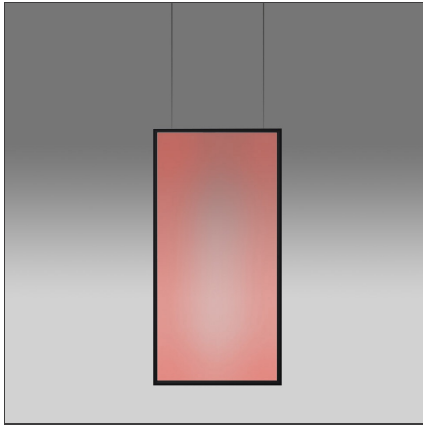

# Discovery Space Rectangular - RGBW - Black

IP20   Dimmerable: 

## DESCRIPTION

Discovery is an unobtrusive, utterly absent and immaterial element. Its volume is only perceived when switched on, thanks to the light that outlines the central emitting surface. The result is a uniform light, ideal for working environments. The company's great optoelectronic skills, combined with a thorough culture of design and with technological know-how, produces a perfectly all-purpose and surprising solution, which translates innovation into emotional perception.

## DIMENSIONS

<b>Length:</b>	cm 75
<b>Width:</b>	cm 1.7
<b>Height:</b>	cm 150