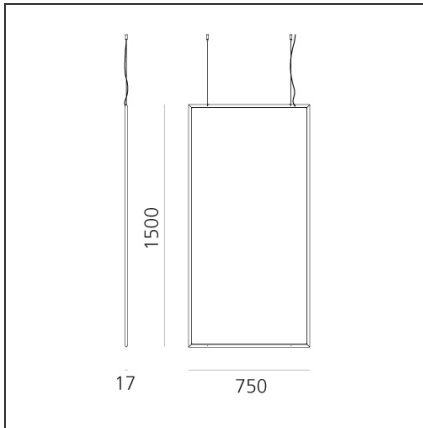

Discovery Space Rectangular - RGBW - Black - App Compatible

IP20   Dimmerable: 

DESIGN BY

Ernesto Gismondi

DESCRIPTION

Discovery is an unobtrusive, utterly absent and immaterial element. Its volume is only perceived when switched on, thanks to the light that outlines the central emitting surface. The result is a uniform light, ideal for working environments. The company's great optoelectronic skills, combined with a thorough culture of design and with technological know-how, produces a perfectly all-purpose and surprising solution, which translates innovation into emotional perception.

TECHNICAL DRAWINGS

FEATURES

Article Code:	2003030APP	Material:	Technopolymer, aluminium
Colour:	Black	Series:	Design, 2019 Artemide Collection
Installation:	Suspension		
Environment:	Indoor		

DIMENSIONS

Length:	cm 75
Width:	cm 1.7
Height:	cm 150

LUMINAIRE

Watt:	130W	Delivered lumens output (lm):	888lm (RGB) - 1440lm (W)
Voltage:	220-240V	Efficiency:	60%
		Efficacy:	37lm/W
		CRI:	90
		Dimmable Typology:	Push

Notes