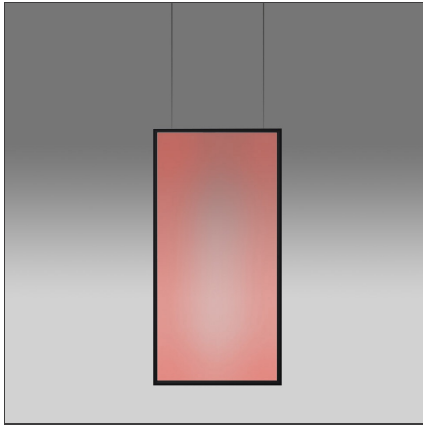

Discovery Space Rectangular - RGBW - Black - App Compatible

IP20   Dimmerable: 

DESIGN BY

Ernesto Gismondi

DESCRIPTION

Discovery is an unobtrusive, utterly absent and immaterial element. Its volume is only perceived when switched on, thanks to the light that outlines the central emitting surface. The result is a uniform light, ideal for working environments. The company's great optoelectronic skills, combined with a thorough culture of design and with technological know-how, produces a perfectly all-purpose and surprising solution, which translates innovation into emotional perception.

TECHNICAL DRAWINGS

FEATURES

Article Code:	2003030APP	Material:	Technopolymer, aluminium
Colour:	Black	Series:	Design, 2019 Artemide Collection
Installation:	Suspension		
Environment:	Indoor		

DIMENSIONS

Length:	cm 75
Width:	cm 1.7
Height:	cm 150

LUMINAIRE

Watt:	130W	Delivered lumens output (lm):	888lm (RGB) - 1440lm (W)
Voltage:	220-240V	Efficiency:	60%
		Efficacy:	37lm/W
		CRI:	90
		Dimmable Typology:	Push

Notes