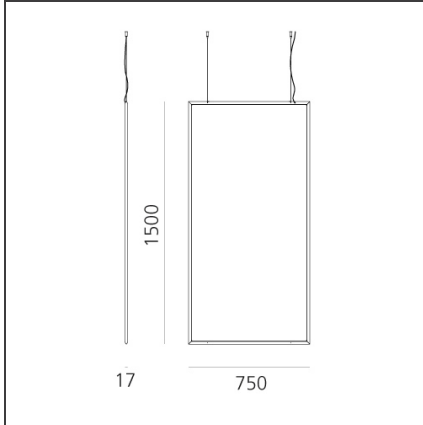

Discovery Space Rectangular - RGBW - Bronze

IP20   Dimmerable: 

DESIGN BY

Ernesto Gismondi

DESCRIPTION

Discovery is an unobtrusive, utterly absent and immaterial element. Its volume is only perceived when switched on, thanks to the light that outlines the central emitting surface. The result is a uniform light, ideal for working environments. The company's great optoelectronic skills, combined with a thorough culture of design and with technological know-how, produces a perfectly all-purpose and surprising solution, which translates innovation into emotional perception.

TECHNICAL DRAWINGS

FEATURES

Article Code:	2003060A	Material:	Technopolymer, aluminium
Colour:	Bronze	Series:	Design, 2019 Artemide Collection
Installation:	Suspension		
Environment:	Indoor		

DIMENSIONS

Length:	cm 75
Width:	cm 1.7
Height:	cm 150

LUMINAIRE

Watt:	130W	Delivered lumens output (lm):	888lm (RGB) - 1440lm (W)
Voltage:	220-240V	Efficiency:	60%
		Efficacy:	37lm/W
		CRI:	90
		Dimmable Typology:	Push

Notes