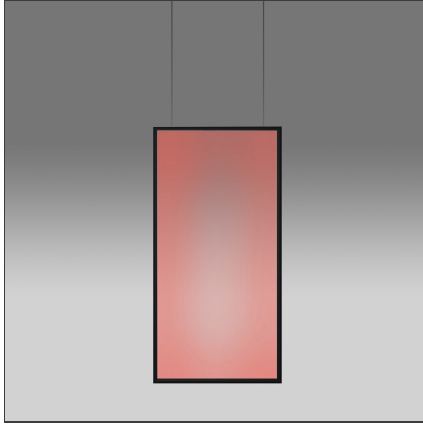

Discovery Space Rectangular - RGBW - Bronze

IP20   Dimmerable: 

DESIGN BY

Ernesto Gismondi

DESCRIPTION

Discovery is an unobtrusive, utterly absent and immaterial element. Its volume is only perceived when switched on, thanks to the light that outlines the central emitting surface. The result is a uniform light, ideal for working environments. The company's great optoelectronic skills, combined with a thorough culture of design and with technological know-how, produces a perfectly all-purpose and surprising solution, which translates innovation into emotional perception.

TECHNICAL DRAWINGS

FEATURES

Article Code:	2003060A	Material:	Technopolymer, aluminium
Colour:	Bronze	Series:	Design, 2019 Artemide Collection
Installation:	Suspension		
Environment:	Indoor		

DIMENSIONS

Length:	cm 75
Width:	cm 1.7
Height:	cm 150

LUMINAIRE

Watt:	130W	Delivered lumens output (lm):	888lm (RGB) - 1440lm (W)
Voltage:	220-240V	Efficiency:	60%
		Efficacy:	37lm/W
		CRI:	90
		Dimmable Typology:	Push

Notes