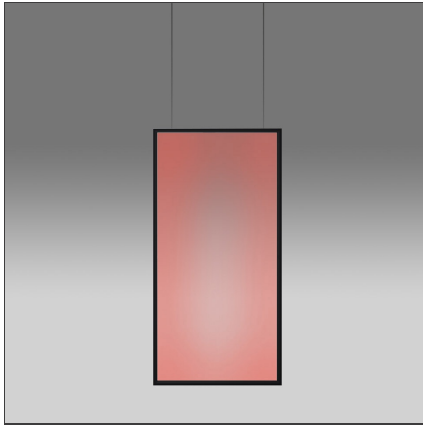

# Discovery Space Rectangular - RGBW - Bronze - App Compatible

IP20   Dimmerable: 

## DESCRIPTION

Discovery is an unobtrusive, utterly absent and immaterial element. Its volume is only perceived when switched on, thanks to the light that outlines the central emitting surface. The result is a uniform light, ideal for working environments. The company's great optoelectronic skills, combined with a thorough culture of design and with technological know-how, produces a perfectly all-purpose and surprising solution, which translates innovation into emotional perception.

## DIMENSIONS

<b>Length:</b>	cm 75
<b>Width:</b>	cm 1.7
<b>Height:</b>	cm 150