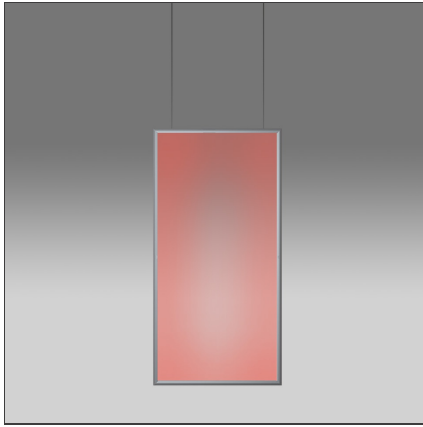

## Discovery Space Rectangular - RGBW - Satinized aluminium

IP20   Dimmerable: 

### DESCRIPTION

Discovery is an unobtrusive, utterly absent and immaterial element. Its volume is only perceived when switched on, thanks to the light that outlines the central emitting surface. The result is a uniform light, ideal for working environments. The company's great optoelectronic skills, combined with a thorough culture of design and with technological know-how, produces a perfectly all-purpose and surprising solution, which translates innovation into emotional perception.

### DIMENSIONS

<b>Length:</b>	cm 75
<b>Width:</b>	cm 1.7
<b>Height:</b>	cm 150