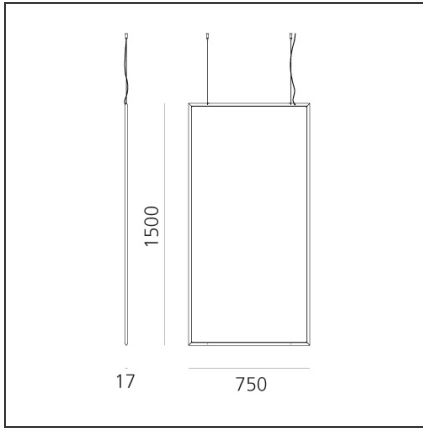

Discovery Space Rectangular - RGBW - Satinized aluminium - App Compatible

IP20   Dimmerable: 

DESIGN BY

Ernesto Gismondi

DESCRIPTION

Discovery is an unobtrusive, utterly absent and immaterial element. Its volume is only perceived when switched on, thanks to the light that outlines the central emitting surface. The result is a uniform light, ideal for working environments. The company's great optoelectronic skills, combined with a thorough culture of design and with technological know-how, produces a perfectly all-purpose and surprising solution, which translates innovation into emotional perception.

TECHNICAL DRAWINGS

FEATURES

Article Code:	2003010APP	Material:	Technopolymer, aluminium
Colour:	Satinized aluminium	Series:	Design, 2019
Installation:	Suspension		Artemide Collection
Environment:	Indoor		

DIMENSIONS

Length:	cm 75
Width:	cm 1.7
Height:	cm 150

LUMINAIRE

Watt:	130W	Delivered lumens output (lm):	888lm (RGB) - 1440lm (W)
Voltage:	220-240V	Efficiency:	60%
		Efficacy:	37lm/W
		CRI:	90
		Dimmable Typology:	Push