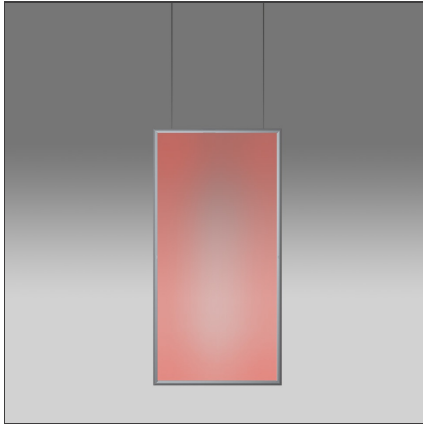

Discovery Space Rectangular - RGBW - Satinized aluminium - App Compatible

IP20   Dimmerable: 

DESIGN BY

Ernesto Gismondi

DESCRIPTION

Discovery is an unobtrusive, utterly absent and immaterial element. Its volume is only perceived when switched on, thanks to the light that outlines the central emitting surface. The result is a uniform light, ideal for working environments. The company's great optoelectronic skills, combined with a thorough culture of design and with technological know-how, produces a perfectly all-purpose and surprising solution, which translates innovation into emotional perception.

TECHNICAL DRAWINGS

FEATURES

Article Code:	2003010APP	Material:	Technopolymer, aluminium
Colour:	Satinized aluminium	Series:	Design, 2019
Installation:	Suspension		Artemide Collection
Environment:	Indoor		

DIMENSIONS

Length:	cm 75
Width:	cm 1.7
Height:	cm 150

LUMINAIRE

Watt:	130W	Delivered lumens output (lm):	888lm (RGB) - 1440lm (W)
Voltage:	220-240V	Efficiency:	60%
		Efficacy:	37lm/W
		CRI:	90
		Dimmable Typology:	Push