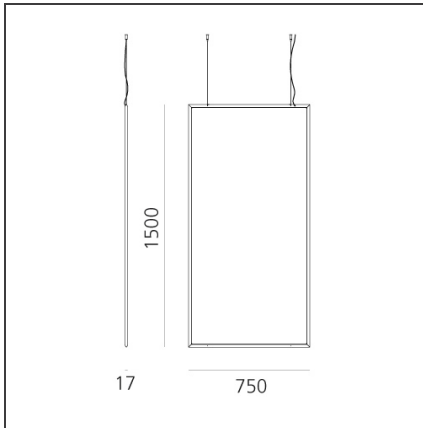

Discovery Space Rectangular - Satinized aluminium

IP20   Dimmerable: 

DESIGN BY

Ernesto Gismondi

DESCRIPTION

Discovery is an unobtrusive, utterly absent and immaterial element. Its volume is only perceived when switched on, thanks to the light that outlines the central emitting surface. The result is a uniform light, ideal for working environments. The company's great optoelectronic skills, combined with a thorough culture of design and with technological know-how, produces a perfectly all-purpose and surprising solution, which translates innovation into emotional perception.

TECHNICAL DRAWINGS

FEATURES

Article Code:	2005010A	Material:	Technopolymer, aluminium
Colour:	Satinized aluminium	Series:	Design, 2019
Installation:	Suspension		Artemide Collection
Environment:	Indoor		

DIMENSIONS

Length:	cm 75
Width:	cm 1.7
Height:	cm 150

LUMINAIRE

Watt:	53W	Delivered lumens output (lm):	3600lm
Voltage:	220-240V	CCT:	3000K
		Efficiency:	60%
		Efficacy:	69lm/W
		CRI:	90
		Dimmable Typology:	Push