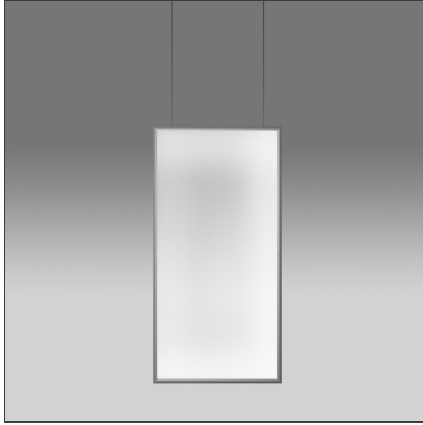

Discovery Space Rectangular - Satinized aluminium

IP20   Dimmerable: 

DESIGN BY

Ernesto Gismondi

DESCRIPTION

Discovery is an unobtrusive, utterly absent and immaterial element. Its volume is only perceived when switched on, thanks to the light that outlines the central emitting surface. The result is a uniform light, ideal for working environments. The company's great optoelectronic skills, combined with a thorough culture of design and with technological know-how, produces a perfectly all-purpose and surprising solution, which translates innovation into emotional perception.

TECHNICAL DRAWINGS

FEATURES

Article Code:	2005010A	Material:	Technopolymer, aluminium
Colour:	Satinized aluminium	Series:	Design, 2019
Installation:	Suspension		Artemide Collection
Environment:	Indoor		

DIMENSIONS

Length:	cm 75
Width:	cm 1.7
Height:	cm 150

LUMINAIRE

Watt:	53W	Delivered lumens output (lm):	3600lm
Voltage:	220-240V	CCT:	3000K
		Efficiency:	60%
		Efficacy:	69lm/W
		CRI:	90
		Dimmable Typology:	Push