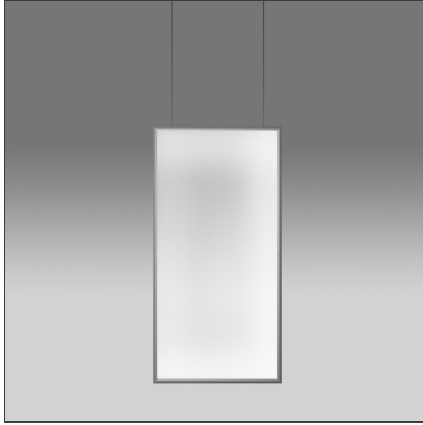

Discovery Space Rectangular - Satinized aluminium - App Compatible

IP20   Dimmerable: 

DESIGN BY

Ernesto Gismondi

DESCRIPTION

Discovery is an unobtrusive, utterly absent and immaterial element. Its volume is only perceived when switched on, thanks to the light that outlines the central emitting surface. The result is a uniform light, ideal for working environments. The company's great optoelectronic skills, combined with a thorough culture of design and with technological know-how, produces a perfectly all-purpose and surprising solution, which translates innovation into emotional perception.

TECHNICAL DRAWINGS

FEATURES

Article Code:	2005010APP	Material:	Technopolymer, aluminium
Colour:	Satinized aluminium	Series:	Design, 2019
Installation:	Suspension		Artemide Collection
Environment:	Indoor		

DIMENSIONS

Length:	cm 75
Width:	cm 1.7
Height:	cm 150

LUMINAIRE

Watt:	53W	Delivered lumens output (lm):	3600lm
Voltage:	220-240V	CCT:	3000K
		Efficiency:	60%
		Efficacy:	69lm/W
		CRI:	90
		Dimmable Typology:	Push