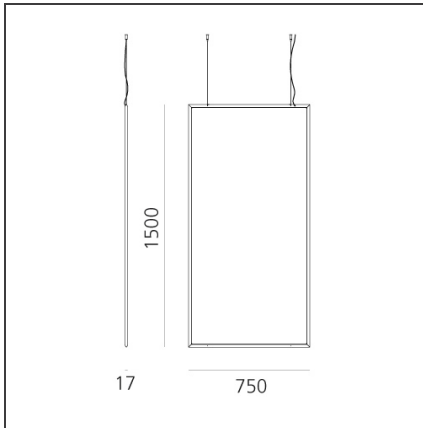

Discovery Space Rectangular - Satinized aluminium - App Compatible

IP20   Dimmerable: 

DESIGN BY

Ernesto Gismondi

DESCRIPTION

Discovery is an unobtrusive, utterly absent and immaterial element. Its volume is only perceived when switched on, thanks to the light that outlines the central emitting surface. The result is a uniform light, ideal for working environments. The company's great optoelectronic skills, combined with a thorough culture of design and with technological know-how, produces a perfectly all-purpose and surprising solution, which translates innovation into emotional perception.

TECHNICAL DRAWINGS

FEATURES

Article Code:	2005010APP	Material:	Technopolymer, aluminium
Colour:	Satinized aluminium	Series:	Design, 2019
Installation:	Suspension		Artemide Collection
Environment:	Indoor		

DIMENSIONS

Length:	cm 75
Width:	cm 1.7
Height:	cm 150

LUMINAIRE

Watt:	53W	Delivered lumens output (lm):	3600lm
Voltage:	220-240V	CCT:	3000K
		Efficiency:	60%
		Efficacy:	69lm/W
		CRI:	90
		Dimmable Typology:	Push