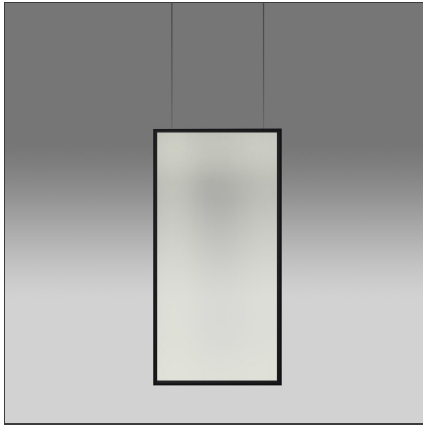

Discovery Space Rectangular - TW - Black

IP20   Dimmerable: 

DESIGN BY

Ernesto Gismondi

DESCRIPTION

Discovery is an unobtrusive, utterly absent and immaterial element. Its volume is only perceived when switched on, thanks to the light that outlines the central emitting surface. The result is a uniform light, ideal for working environments. The company's great optoelectronic skills, combined with a thorough culture of design and with technological know-how, produces a perfectly all-purpose and surprising solution, which translates innovation into emotional perception.

TECHNICAL DRAWINGS

FEATURES

Article Code:	2002030A	Material:	Technopolymer, aluminium
Colour:	Black	Series:	Design, 2019 Artemide Collection
Installation:	Suspension		
Environment:	Indoor		

DIMENSIONS

Length:	cm 75
Width:	cm 1.7
Height:	cm 150

LUMINAIRE

Watt:	130W	Delivered lumens output (lm):	6848lm
Voltage:	220-240V	CCT:	2700-6500K
		Efficiency:	60%
		Efficacy:	53lm/W
		CRI:	90
		Dimmable Typology:	Push

Notes