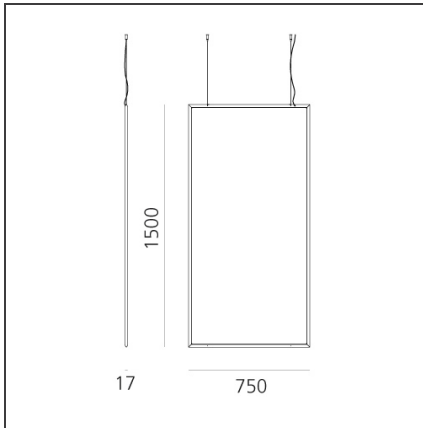

Discovery Space Rectangular - TW - Black

IP20   Dimmerable: 

DESIGN BY

Ernesto Gismondi

DESCRIPTION

Discovery is an unobtrusive, utterly absent and immaterial element. Its volume is only perceived when switched on, thanks to the light that outlines the central emitting surface. The result is a uniform light, ideal for working environments. The company's great optoelectronic skills, combined with a thorough culture of design and with technological know-how, produces a perfectly all-purpose and surprising solution, which translates innovation into emotional perception.

TECHNICAL DRAWINGS

FEATURES

Article Code:	2002030A	Material:	Technopolymer, aluminium
Colour:	Black	Series:	Design, 2019 Artemide Collection
Installation:	Suspension		
Environment:	Indoor		

DIMENSIONS

Length:	cm 75
Width:	cm 1.7
Height:	cm 150

LUMINAIRE

Watt:	130W	Delivered lumens output (lm):	6848lm
Voltage:	220-240V	CCT:	2700-6500K
		Efficiency:	60%
		Efficacy:	53lm/W
		CRI:	90
		Dimmable Typology:	Push

Notes