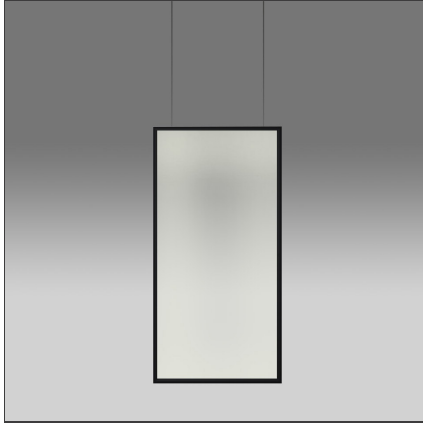

Discovery Space Rectangular - TW - Bronze

IP20   Dimmerable: 

DESIGN BY

Ernesto Gismondi

DESCRIPTION

Discovery is an unobtrusive, utterly absent and immaterial element. Its volume is only perceived when switched on, thanks to the light that outlines the central emitting surface. The result is a uniform light, ideal for working environments. The company's great optoelectronic skills, combined with a thorough culture of design and with technological know-how, produces a perfectly all-purpose and surprising solution, which translates innovation into emotional perception.

TECHNICAL DRAWINGS

FEATURES

Article Code:	2002060A	Material:	Technopolymer, aluminium
Colour:	Bronze	Series:	Design, 2019 Artemide Collection
Installation:	Suspension		
Environment:	Indoor		

DIMENSIONS

Length:	cm 75
Width:	cm 1.7
Height:	cm 150

LUMINAIRE

Watt:	130W	Delivered lumens output (lm):	6848lm
Voltage:	220-240V	CCT:	2700-6500K
		Efficiency:	60%
		Efficacy:	53lm/W
		CRI:	90
		Dimmable Typology:	Push

Notes