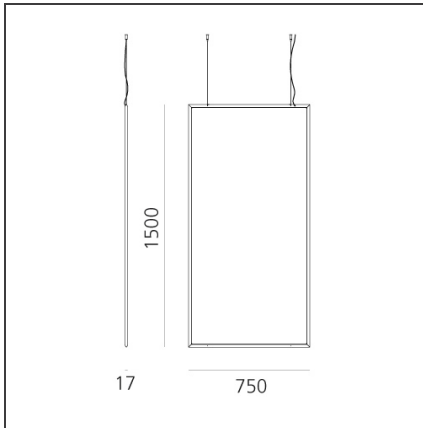

Discovery Space Rectangular - TW - Bronze

IP20   Dimmerable: 

DESIGN BY

Ernesto Gismondi

DESCRIPTION

Discovery is an unobtrusive, utterly absent and immaterial element. Its volume is only perceived when switched on, thanks to the light that outlines the central emitting surface. The result is a uniform light, ideal for working environments. The company's great optoelectronic skills, combined with a thorough culture of design and with technological know-how, produces a perfectly all-purpose and surprising solution, which translates innovation into emotional perception.

TECHNICAL DRAWINGS

FEATURES

Article Code:	2002060A	Material:	Technopolymer, aluminium
Colour:	Bronze	Series:	Design, 2019 Artemide Collection
Installation:	Suspension		
Environment:	Indoor		

DIMENSIONS

Length:	cm 75
Width:	cm 1.7
Height:	cm 150

LUMINAIRE

Watt:	130W	Delivered lumens output (lm):	6848lm
Voltage:	220-240V	CCT:	2700-6500K
		Efficiency:	60%
		Efficacy:	53lm/W
		CRI:	90
		Dimmable Typology:	Push

Notes