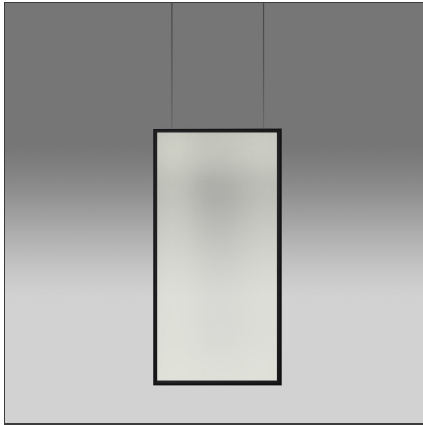

# Discovery Space Rectangular - TW - Bronze - App Compatible

IP20   Dimmerable: 

## DESCRIPTION

Discovery is an unobtrusive, utterly absent and immaterial element. Its volume is only perceived when switched on, thanks to the light that outlines the central emitting surface. The result is a uniform light, ideal for working environments. The company's great optoelectronic skills, combined with a thorough culture of design and with technological know-how, produces a perfectly all-purpose and surprising solution, which translates innovation into emotional perception.

## DIMENSIONS

<b>Length:</b>	cm 75
<b>Width:</b>	cm 1.7
<b>Height:</b>	cm 150