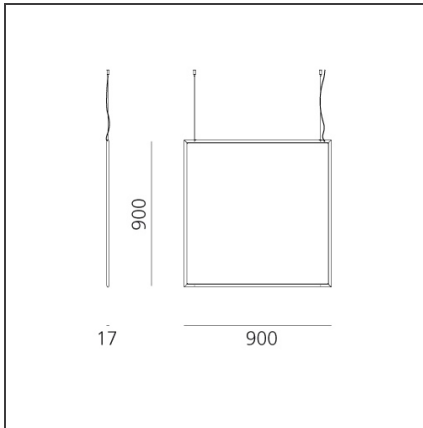

TECHNICAL DRAWINGS

FEATURES

Article Code:	2004030A	Material:	Technopolymer, aluminium
Colour:	Black	Series:	Design, 2019 Artemide Collection
Installation:	Suspension		
Environment:	Indoor		

DIMENSIONS

Length:	cm 90
Width:	cm 1.7
Height:	cm 90