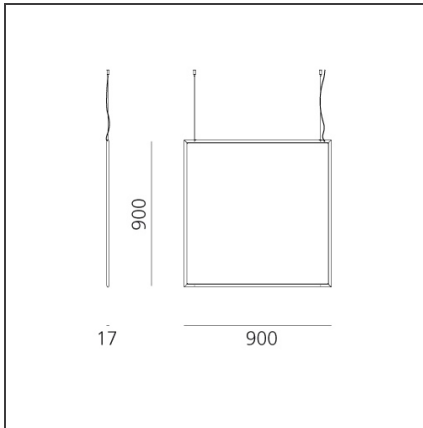

TECHNICAL DRAWINGS

FEATURES

Article Code:	2004060A	Material:	Technopolymer, aluminium
Colour:	Bronze	Series:	Design, 2019 Artemide Collection
Installation:	Suspension		
Environment:	Indoor		

DIMENSIONS

Length:	cm 90
Width:	cm 1.7
Height:	cm 90