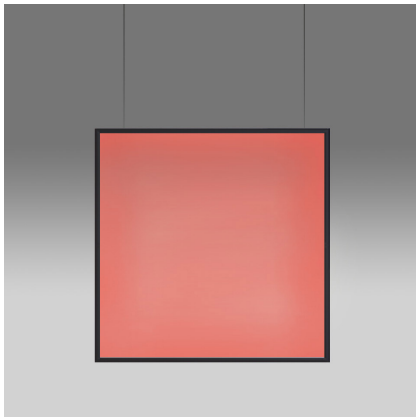

Discovery Space Square - RGBW - Black

Ernesto Gismondi

IP20   Dimmerable: 

LUMINAIRE

- Watt: **38W**
- Voltage: **220-240V**
- Delivered lumens output: **720lm (RGB) - 1447lm (W)**
- Efficiency: **60%**
- Efficacy: **37lm/W**
- CRI: **90**
- Dimmable Typology: **Push**

Notes

DESCRIPTION

Discovery is an unobtrusive, utterly absent and immaterial element. Its volume is only perceived when switched on, thanks to the light that outlines the central emitting surface. The result is a uniform light, ideal for working environments. The company's great optoelectronic skills, combined with a thorough culture of design and with technological know-how, produces a perfectly all-purpose and surprising solution, which translates innovation into emotional perception.

PRODUCT CODE: 2001030A

FEATURES

- Article Code: **2001030A**
- Colour: **Black**
- Installation: **Suspension**
- Material: **Technopolymer, aluminium**
- Series: **Design Collection, 2020 Artemide Collection**
- Environment: **Indoor**
- design by: **Ernesto Gismondi**

DIMENSIONS

- Length: **cm 90**
- Width: **cm 1.7**
- Height: **cm 90**