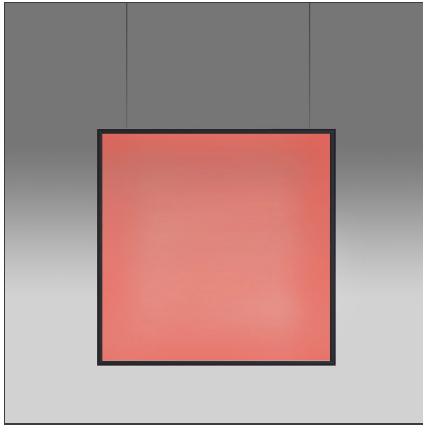

Discovery Space Square - RGBW - Bronze

IP20   Dimmerable: 

DESIGN BY

Ernesto Gismondi

DESCRIPTION

Discovery is an unobtrusive, utterly absent and immaterial element. Its volume is only perceived when switched on, thanks to the light that outlines the central emitting surface. The result is a uniform light, ideal for working environments. The company's great optoelectronic skills, combined with a thorough culture of design and with technological know-how, produces a perfectly all-purpose and surprising solution, which translates innovation into emotional perception.

TECHNICAL DRAWINGS

FEATURES

Article Code:	2001060A	Material:	Technopolymer, aluminium
Colour:	Bronze	Series:	Design, 2019 Artemide Collection
Installation:	Suspension		
Environment:	Indoor		

DIMENSIONS

Length:	cm 90
Width:	cm 1.7
Height:	cm 90

LUMINAIRE

Watt:	78W	Delivered lumens output (lm):	592lm (RGB) - 960lm (W)
Voltage:	220-240V	Efficiency:	60%
		Efficacy:	37lm/W
		CRI:	90
		Dimmable Typology:	Push

Notes