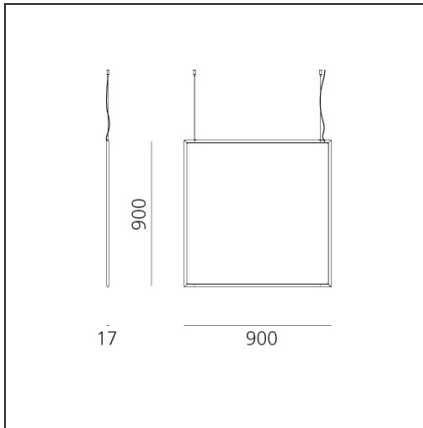

Discovery Space Square - RGBW - Bronze

IP20   Dimmerable: 

DESIGN BY

Ernesto Gismondi

DESCRIPTION

Discovery is an unobtrusive, utterly absent and immaterial element. Its volume is only perceived when switched on, thanks to the light that outlines the central emitting surface. The result is a uniform light, ideal for working environments. The company's great optoelectronic skills, combined with a thorough culture of design and with technological know-how, produces a perfectly all-purpose and surprising solution, which translates innovation into emotional perception.

TECHNICAL DRAWINGS

FEATURES

Article Code:	2001060A	Material:	Technopolymer, aluminium
Colour:	Bronze	Series:	Design, 2019 Artemide Collection
Installation:	Suspension		
Environment:	Indoor		

DIMENSIONS

Length:	cm 90
Width:	cm 1.7
Height:	cm 90

LUMINAIRE

Watt:	78W	Delivered lumens output (lm):	592lm (RGB) - 960lm (W)
Voltage:	220-240V	Efficiency:	60%
		Efficacy:	37lm/W
		CRI:	90
		Dimmable Typology:	Push

Notes