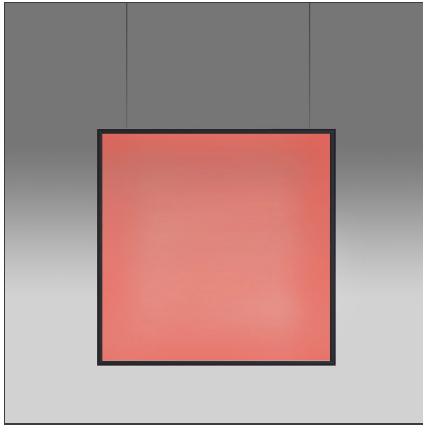

# Discovery Space Square - RGBW - Bronze - App Compatible

IP20   Dimmerable: 

## DESCRIPTION

Discovery is an unobtrusive, utterly absent and immaterial element. Its volume is only perceived when switched on, thanks to the light that outlines the central emitting surface. The result is a uniform light, ideal for working environments. The company's great optoelectronic skills, combined with a thorough culture of design and with technological know-how, produces a perfectly all-purpose and surprising solution, which translates innovation into emotional perception.

## DIMENSIONS

<b>Length:</b>	cm 90
<b>Width:</b>	cm 1.7
<b>Height:</b>	cm 90