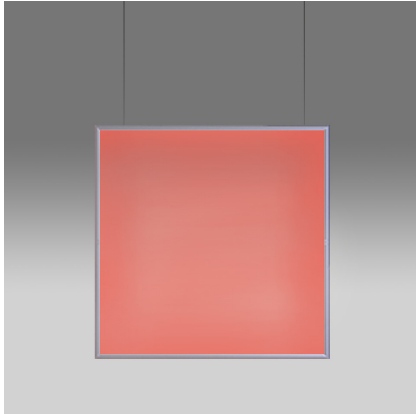

Discovery Space Square - RGBW - Satinized aluminium

Ernesto Gismondi

IP20   Dimmerable: 

LUMINAIRE

- Watt: **38W**
- Voltage: **220-240V**
- Delivered lumens output: **720lm (RGB)
 1447lm (W)**
- Efficiency: **60%**
- Efficacy: **37lm/W**
- CRI: **90**
- Dimmable Typology: **Push**

Notes

DESCRIPTION

Discovery is an unobtrusive, utterly absent and immaterial element. Its volume is only perceived when switched on, thanks to the light that outlines the central emitting surface. The result is a uniform light, ideal for working environments. The company's great optoelectronic skills, combined with a thorough culture of design and with technological know-how, produces a perfectly all-purpose and surprising solution, which translates innovation into emotional perception.

PRODUCT CODE: 2001010A

FEATURES

- Article Code: **2001010A**
- Colour: **Satinized aluminium**
- Installation: **Suspension**
- Material: **Technopolymer, aluminium**
- Series: **Design Collection, 2020 Artemide Collection**
- Environment: **Indoor**
- design by: **Ernesto Gismondi**

DIMENSIONS

- Length: **cm 90**
- Width: **cm 1.7**
- Height: **cm 90**