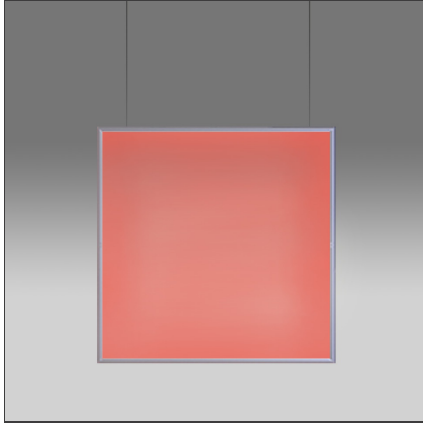

# Discovery Space Square - RGBW - Satinized aluminium - App Compatible

IP20   Dimmerable: 

## DESCRIPTION

Discovery is an unobtrusive, utterly absent and immaterial element. Its volume is only perceived when switched on, thanks to the light that outlines the central emitting surface. The result is a uniform light, ideal for working environments. The company's great optoelectronic skills, combined with a thorough culture of design and with technological know-how, produces a perfectly all-purpose and surprising solution, which translates innovation into emotional perception.