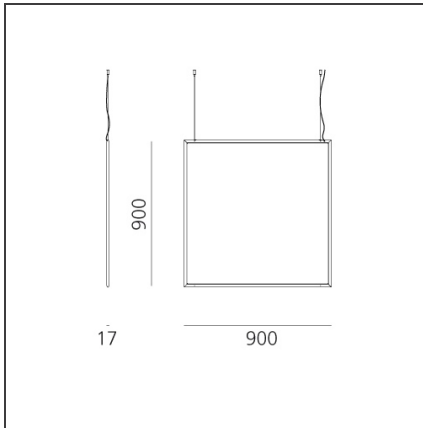

TECHNICAL DRAWINGS

FEATURES

Article Code:	2004010A	Material:	Technopolymer, aluminium
Colour:	Satinized aluminium	Series:	Design, 2019 Artemide Collection
Installation:	Suspension		
Environment:	Indoor		

DIMENSIONS

Length:	cm 90
Width:	cm 1.7
Height:	cm 90

LUMINAIRE

Watt:	32W	Delivered lumens output (lm):	2160lm
Voltage:	220-240V	CCT:	3000K
		Efficiency:	60%
		Efficacy:	69lm/W
		CRI:	90
		Dimmable Typology:	Push

Notes