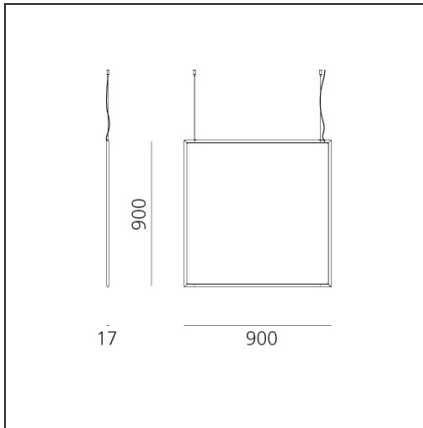

Discovery Space Square - TW - Black

IP20   Dimmerable: 

DESIGN BY

Ernesto Gismondi

DESCRIPTION

Discovery is an unobtrusive, utterly absent and immaterial element. Its volume is only perceived when switched on, thanks to the light that outlines the central emitting surface. The result is a uniform light, ideal for working environments. The company's great optoelectronic skills, combined with a thorough culture of design and with technological know-how, produces a perfectly all-purpose and surprising solution, which translates innovation into emotional perception.

TECHNICAL DRAWINGS

FEATURES

Article Code:	2000030A	Material:	Technopolymer, aluminium
Colour:	Black	Series:	Design, 2019 Artemide Collection
Installation:	Suspension		
Environment:	Indoor		

DIMENSIONS

Length:	cm 90
Width:	cm 1.7
Height:	cm 90

LUMINAIRE

Watt:	78W	Delivered lumens output (lm):	4085lm
Voltage:	220-240V	CCT:	2700-6500K
		Efficiency:	60%
		Efficacy:	53lm/W
		CRI:	90
		Dimmable Typology:	Push

Notes