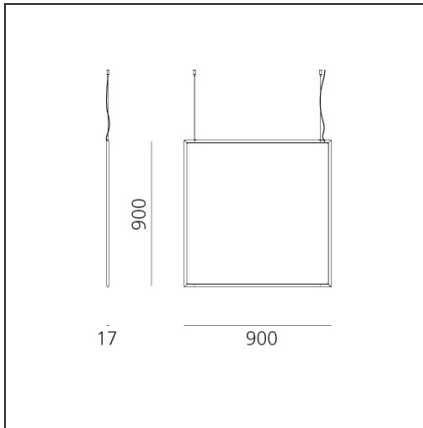

TECHNICAL DRAWINGS

FEATURES

Article Code:	2000060A	Material:	Technopolymer, aluminium
Colour:	Bronze	Series:	Design, 2019 Artemide Collection
Installation:	Suspension		
Environment:	Indoor		

DIMENSIONS

Length:	cm 90
Width:	cm 1.7
Height:	cm 90

LUMINAIRE

Watt:	78W	Delivered lumens output (lm):	4085lm
Voltage:	220-240V	CCT:	2700-6500K
		Efficiency:	60%
		Efficacy:	53lm/W
		CRI:	90
		Dimmable Typology:	Push

Notes