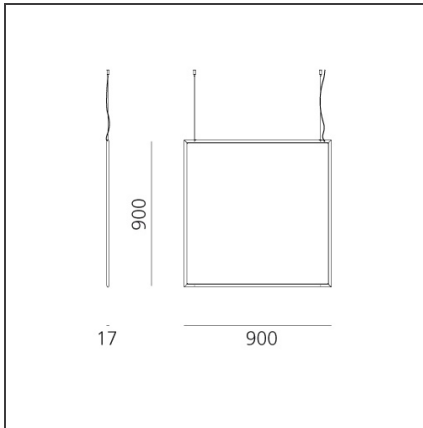

TECHNICAL DRAWINGS

FEATURES

Article Code:	2000060APP	Material:	Technopolymer, aluminium
Colour:	Bronze	Series:	Design, 2019 Artemide Collection
Installation:	Suspension		
Environment:	Indoor		

DIMENSIONS

Length:	cm 90
Width:	cm 1.7
Height:	cm 90

LUMINAIRE

Watt:	78W	Delivered lumens output (lm):	4085lm
Voltage:	220-240V	CCT:	2700-6500K
		Efficiency:	60%
		Efficacy:	53lm/W
		CRI:	90
		Dimmable Typology:	Push