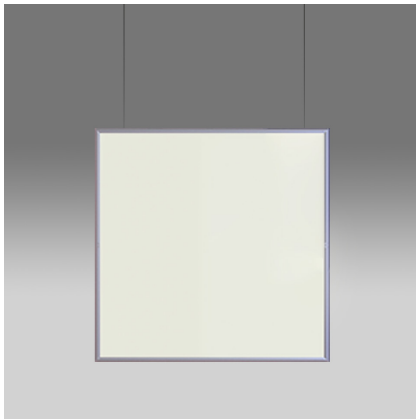

# Discovery Space Square - TW - Satinized Aluminium

Ernesto Gismondi

IP20   Dimmerable: 

## DESCRIPTION

Discovery is an unobtrusive, utterly absent and immaterial element. Its volume is only perceived when switched on, thanks to the light that outlines the central emitting surface. The result is a uniform light, ideal for working environments. The company's great optoelectronic skills, combined with a thorough culture of design and with technological know-how, produces a perfectly all-purpose and surprising solution, which translates innovation into emotional perception.

## FEATURES

- Article Code: **2000010A**
- Colour: **Satinized aluminium**
- Installation: **Suspension**
- Material: **Technopolymer, aluminium**
- Series: **Design Collection, 2020 Artemide Collection**
- Environment: **Indoor**
- design by: **Ernesto Gismondi**

## DIMENSIONS

- Length: **cm 90**
- Width: **cm 1.7**
- Height: **cm 90**