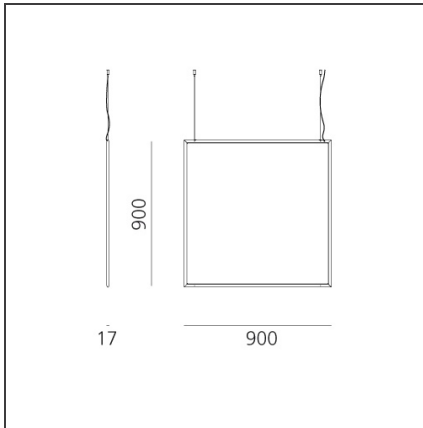

TECHNICAL DRAWINGS

FEATURES

Article Code:	2000010APP	Material:	Technopolymer, aluminium
Colour:	Satinized aluminium	Series:	Design, 2019
Installation:	Suspension		Artemide Collection
Environment:	Indoor		

DIMENSIONS

Length:	cm 90
Width:	cm 1.7
Height:	cm 90

LUMINAIRE

Watt:	78W	Delivered lumens output (lm):	4085lm
Voltage:	220-240V	CCT:	2700-6500K
		Efficiency:	60%
		Efficacy:	53lm/W
		CRI:	90
		Dimmable Typology:	Push