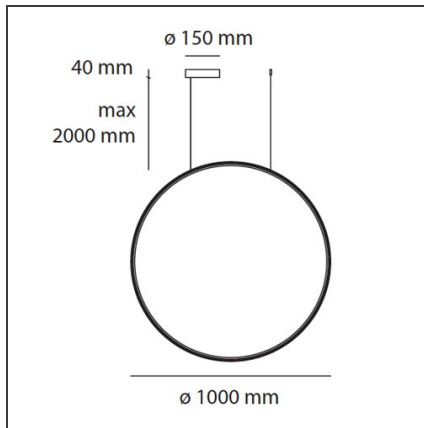

TECHNICAL DRAWINGS

FEATURES

Article Code:	1993030A	Material:	Technopolymer, aluminium
Colour:	Black	Series:	Design, 2019 Artemide Collection
Installation:	Suspension		
Environment:	Indoor		

DIMENSIONS

Base Width:	cm 4
Base Diameter:	cm 23.7
Max Height from ceiling:	cm 240

INCLUDED SOURCES

Category:	LED	Color temperature (K):	3000K
Number:	1	CRI:	90
Watt:	63W		
Delivered lumens output (lm):	3195lm		
Type:	0		
Class:	A		

LUMINAIRE

Watt:	60W	Delivered lumens output (lm):	4859lm
		CCT:	3000K
		Efficiency:	62%
		Efficacy:	80.99lm/W
		CRI:	90
		Dimmable Typology:	Push