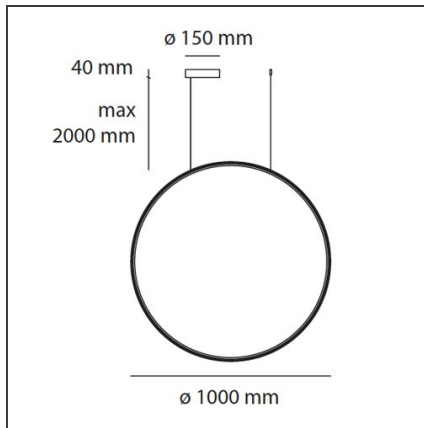

TECHNICAL DRAWINGS

FEATURES

Article Code:	1993030APP	Material:	Technopolymer, aluminium
Colour:	Black	Series:	Design, 2019 Artemide Collection
Installation:	Suspension		
Environment:	Indoor		

DIMENSIONS

Base Width:	cm 4
Base Diameter:	cm 23.7
Max Height from ceiling:	cm 240

INCLUDED SOURCES

Category:	LED	Color temperature (K):	3000K
Number:	1	CRI:	90
Watt:	63W		
Delivered lumens output (lm):	3195lm		
Type:	0		
Class:	A		

LUMINAIRE

Watt:	60W	Delivered lumens output (lm):	4859lm
		CCT:	3000K
		Efficiency:	62%
		Efficacy:	80.99lm/W
		CRI:	90
		Dimmable Typology:	Push