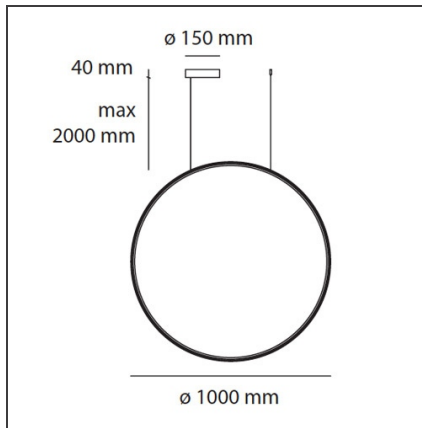

TECHNICAL DRAWINGS

FEATURES

Article Code:	1993260APP	Material:	Technopolymer, aluminium
Colour:	Bronze	Series:	Design, 2019 Artemide Collection
Installation:	Suspension		
Environment:	Indoor		

DIMENSIONS

Base Width:	cm 4
Base Diameter:	cm 23.7
Max Height from ceiling:	cm 240

INCLUDED SOURCES

Category:	LED	Color temperature (K):	3000K
Number:	1	CRI:	90
Watt:	63W		
Delivered lumens output (lm):	3195lm		
Type:	0		
Class:	A		

LUMINAIRE

Watt:	60W	Delivered lumens output (lm):	4859lm
		CCT:	3000K
		Efficiency:	62%
		Efficacy:	80.99lm/W
		CRI:	90
		Dimmable Typology:	Push

Notes

Respects the UGR workplace standards in any position in which it is installed.