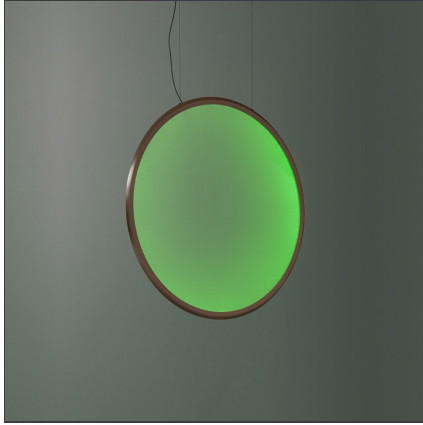

Discovery Vertical 100 - Bronze - RGBW

IP20   Dimmerable: 

DESIGN BY

Ernesto Gismondi

DESCRIPTION

Discovery is an unobtrusive, utterly absent and immaterial element. Its volume is only perceived when switched on, thanks to the light that outlines the central emitting surface. The result is a uniform light, ideal for working environments. The company's great optoelectronic skills, combined with a thorough culture of design and with technological know-how, produces a perfectly all-purpose and surprising solution, which translates innovation into emotional perception.

TECHNICAL DRAWINGS

FEATURES

Article Code:	1993360A	Material:	Technopolymer, aluminium
Colour:	Bronze	Series:	Design, 2019 Artemide Collection
Installation:	Suspension		
Environment:	Indoor		

DIMENSIONS

Base Width:	cm 4
Base Diameter:	cm 23.7
Max Height from ceiling:	cm 240

LUMINAIRE

Watt:	66W	Delivered lumens output (lm):	930lm (RGB) - 1510lm (W)
		Efficiency:	60%
		Efficacy:	37lm/W
		CRI:	90
		Dimmable Typology:	Push

Notes