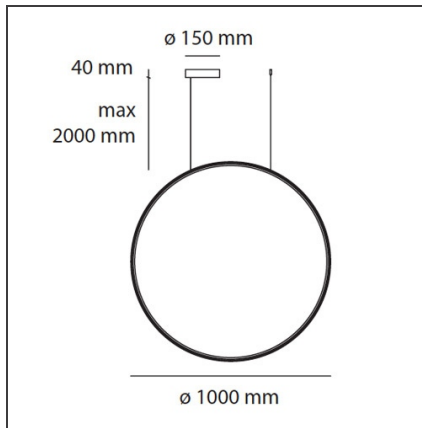

Discovery Vertical 100 - Bronze - RGBW

IP20   Dimmerable: 

DESIGN BY

Ernesto Gismondi

DESCRIPTION

Discovery is an unobtrusive, utterly absent and immaterial element. Its volume is only perceived when switched on, thanks to the light that outlines the central emitting surface. The result is a uniform light, ideal for working environments. The company's great optoelectronic skills, combined with a thorough culture of design and with technological know-how, produces a perfectly all-purpose and surprising solution, which translates innovation into emotional perception.

TECHNICAL DRAWINGS

FEATURES

Article Code:	1993360A	Material:	Technopolymer, aluminium
Colour:	Bronze	Series:	Design, 2019 Artemide Collection
Installation:	Suspension		
Environment:	Indoor		

DIMENSIONS

Base Width:	cm 4
Base Diameter:	cm 23.7
Max Height from ceiling:	cm 240

LUMINAIRE

Watt:	66W	Delivered lumens output (lm):	930lm (RGB) - 1510lm (W)
		Efficiency:	60%
		Efficacy:	37lm/W
		CRI:	90
		Dimmable Typology:	Push

Notes