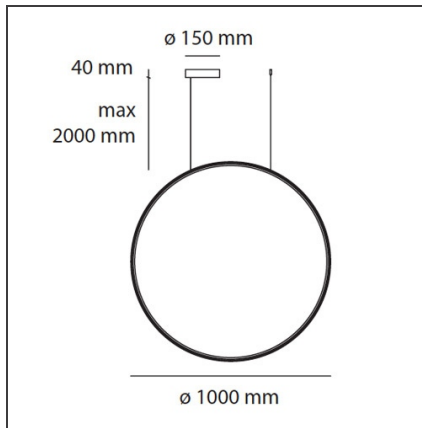

TECHNICAL DRAWINGS

FEATURES

Article Code:	1993360APP	Material:	Technopolymer, aluminium
Colour:	Bronze	Series:	Design, 2019 Artemide Collection
Installation:	Suspension		
Environment:	Indoor		

DIMENSIONS

Base Width:	cm 4
Base Diameter:	cm 23.7
Max Height from ceiling:	cm 240

LUMINAIRE

Watt:	66W	Delivered lumens output (lm):	930lm (RGB) - 1510lm (W)
		Efficiency:	60%
		Efficacy:	37lm/W
		CRI:	90
		Dimmable Typology:	Push

Notes