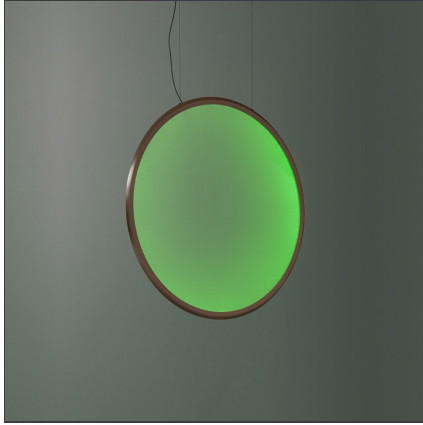

# Discovery Vertical 100 - Bronze - RGBW - App Compatible

IP20   Dimmerable: 

## DESCRIPTION

Discovery is an unobtrusive, utterly absent and immaterial element. Its volume is only perceived when switched on, thanks to the light that outlines the central emitting surface. The result is a uniform light, ideal for working environments. The company's great optoelectronic skills, combined with a thorough culture of design and with technological know-how, produces a perfectly all-purpose and surprising solution, which translates innovation into emotional perception.

## FEATURES

<b>Article Code:</b>	1993360APP	<b>Material:</b>	Technopolymer, aluminium
<b>Colour:</b>	Bronze	<b>Series:</b>	Design, 2019 Artemide Collection
<b>Installation:</b>	Suspension		
<b>Environment:</b>	Indoor		