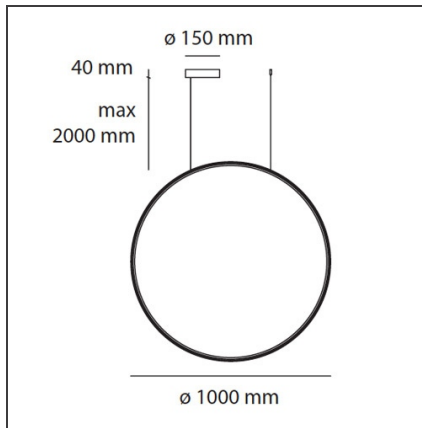

TECHNICAL DRAWINGS

FEATURES

Article Code:	1993260A	Material:	Technopolymer, aluminium
Colour:	Bronze	Series:	Design, 2019 Artemide Collection
Installation:	Suspension		
Environment:	Indoor		

DIMENSIONS

Base Width:	cm 4
Base Diameter:	cm 23.7
Max Height from ceiling:	cm 240

LUMINAIRE

Watt:	136W	Delivered lumens output (lm):	7171lm
		CCT:	2700-6500K
		Efficiency:	60%
		Efficacy:	53lm/W
		CRI:	90
		Dimmable Typology:	Push

Notes