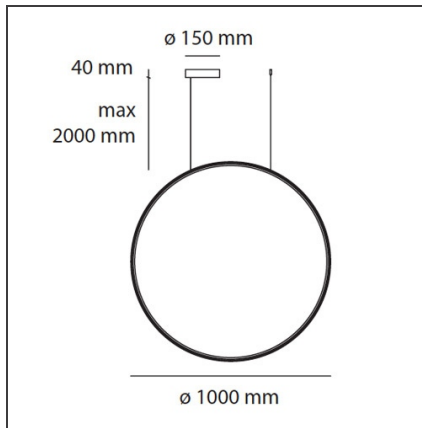

TECHNICAL DRAWINGS

FEATURES

Article Code:	1993010A	Material:	Technopolymer, aluminium
Colour:	Satinized aluminium	Series:	Design, 2019 Artemide Collection
Installation:	Suspension		
Environment:	Indoor		

DIMENSIONS

Base Width:	cm 4
Base Diameter:	cm 23.7
Max Height from ceiling:	cm 240

INCLUDED SOURCES

Category:	LED	Color temperature (K):	3000K
Number:	1	CRI:	90
Watt:	63W		
Delivered lumens output (lm):	3195lm		
Type:	0		
Class:	A		

LUMINAIRE

Watt:	60W	Delivered lumens output (lm):	4859lm
		CCT:	3000K
		Efficiency:	62%
		Efficacy:	80.99lm/W
		CRI:	90
		Dimmable Typology:	Push

Notes

Respects the UGR workplace standards in any position in which it is installed.